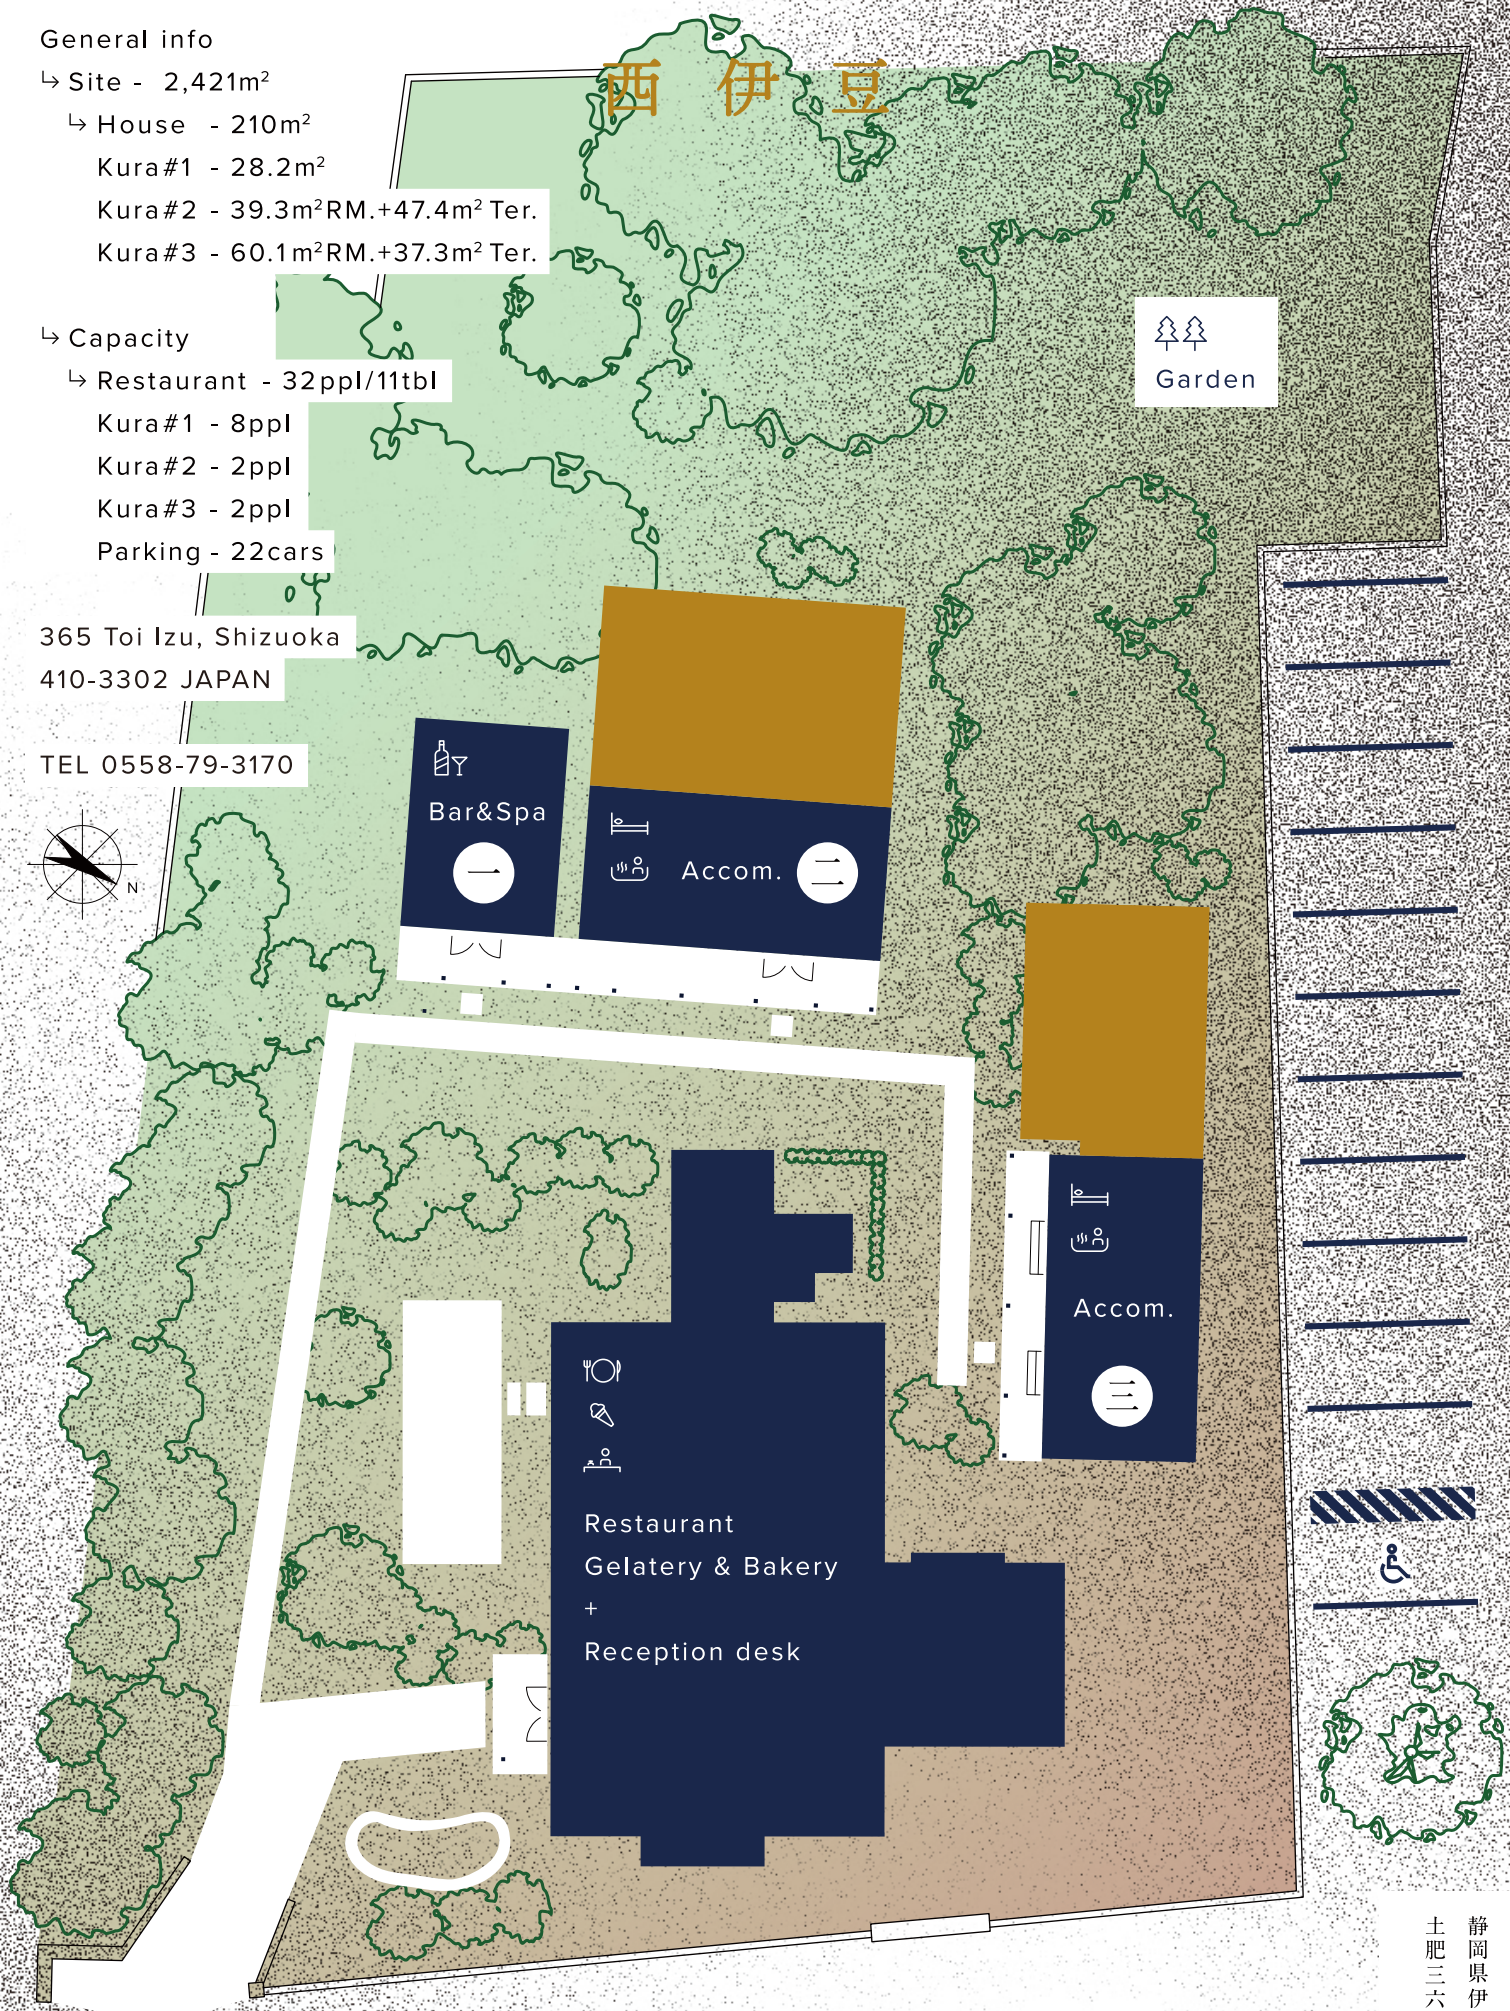

General info

↳ Site - 2,421m²

↳ House - 210m²

Kura#1 - 28.2m²

Kura#2 - 39.3m²RM.+47.4m² Ter.

Kura#3 - 60.1m²RM.+37.3m² Ter.

↳ Capacity

↳ Restaurant - 32 ppl/11tbl

Kura#1 - 8 ppl

Kura#2 - 2 ppl

Kura#3 - 2 ppl

Parking - 22 cars

365 Toi Izu, Shizuoka

410-3302 JAPAN

TEL 0558-79-3170

365 Toi Izu, Shizuoka
410-3302 JAPAN