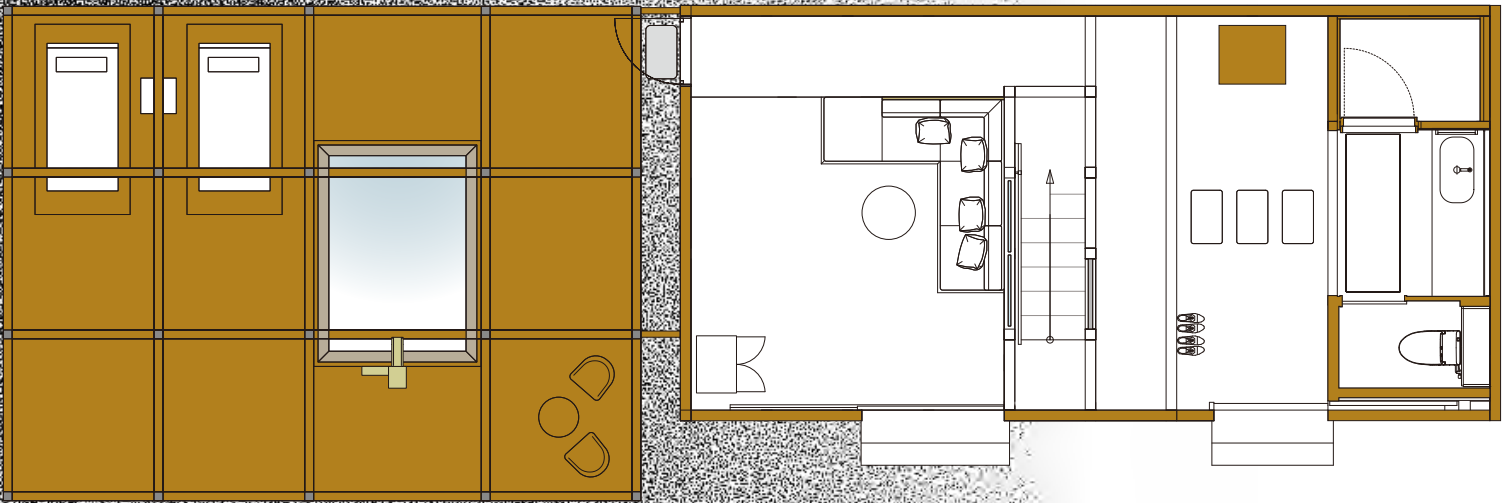

LOQUAT

西伊豆

Kura#3 - 63.4m²RM.+37.3m² Ter.

↳ Capacity

↳ 2ppl

↳ Equips

↳ Special loquat-dyed bags

Loquat tea and soap: Mimosa

Shampoo/Treatment/Bodysoap: 余[yo]

Mattress: SIMMONS

Bedding: Maruhachi Mawata in Shizuoka

Towel and bathrobe: MORALTEX

TV: Panasonic - Portable

Cafe: Drip coffee

Dryer: Dyson

Audio: Geneva Radio/Bluetooth

Kettle: Balmuda

Sandal: mizutori

Furniture: remade in Nishi-izu

Mini bar: Craft beer/soft drink from Izu

Loungewear: LOQUAT's original

365 Toi Izu, Shizuoka

410-3302 JAPAN

TEL 0558-79-3170

三ノ蔵

静岡県伊豆市
土肥三六五

LOQUAT