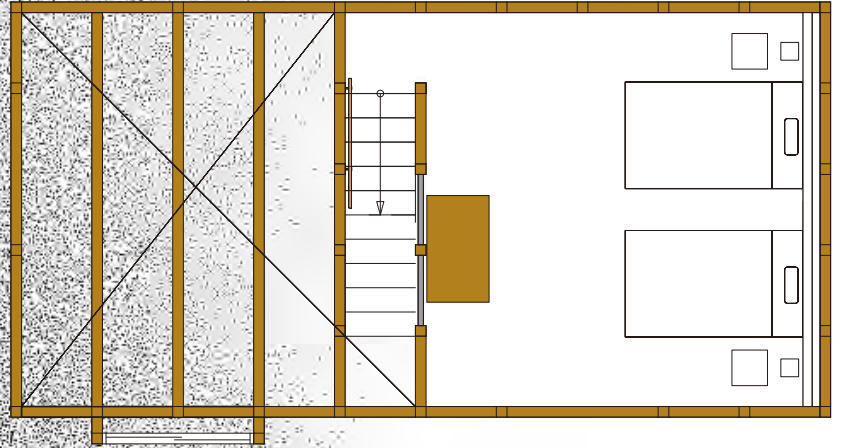

LOQUAT

西伊豆

Kura#3 - 63.4m²RM.+37.3m² Ter.

↳ Capacity

↳ 2ppl

↳ Equips

↳ Special loquat-dyed bags

Loquat tea and soap: Mimosa

Shampoo/Treatment/Bodysoap: 余[yo]

Mattress: SIMMONS

Bedding: Maruhachi Mawata in Shizuoka

Towel and bathrobe: MORALTEX

TV: Panasonic - Portable

Cafe: Drip coffee

Dryer: Dyson

Audio: Geneva Radio/Bluetooth

Kettle: Balmuda

Sandal: mizutori

Furniture: remade in Nishi-izu

Mini bar: Craft beer/soft drink from Izu

Loungewear: LOQUAT's original

365 Toi Izu, Shizuoka

410-3302 JAPAN

TEL 0558-79-3170

三ノ蔵

静岡県伊豆市
土肥三六五

LOQUAT